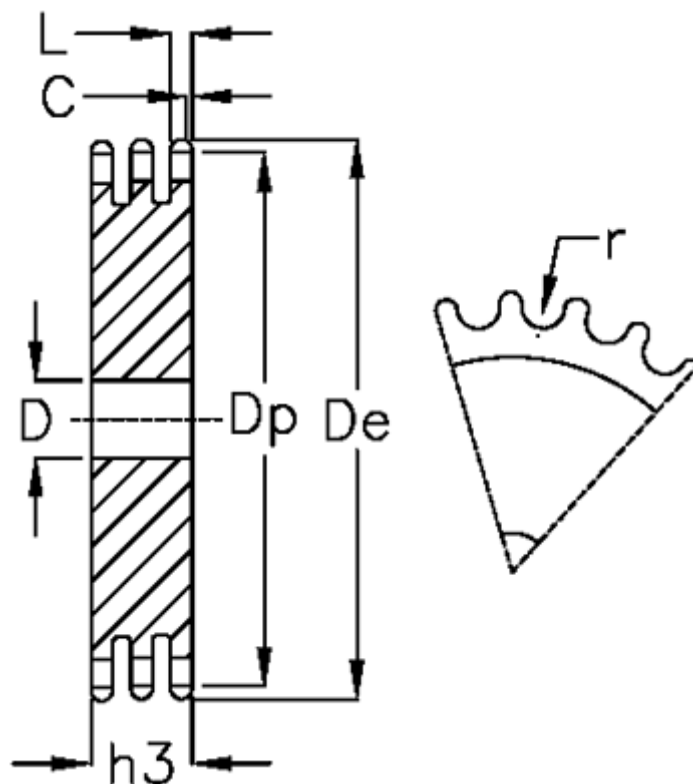

Article number: 616023007014

Description: Plate wheel 12 B-3 Z=14 triplex

Measures

C = 2

D = 16

De = 93.6

Dp = 85.61

For chain size = 3/4 x 7/16

For chain type = 12 B-3

h3 = 49.8

L = 10.8

Number of teeth = 14

r = 12.07